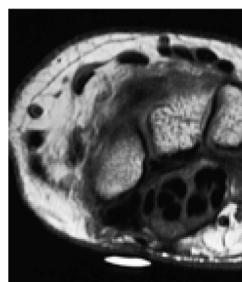

BEEKLEY MR SPOTS

MR-SPOTS:

Beekley MR-SPOTS® **image on all MRI sequences** so that areas of interest are clearly identified on the scan.

MR-SPOTS® tubes provide a sharp, distinct image on film while MR-SPOTS packets help reduce marker indentation.

3.0cm Radiance® filled tube

MR-SPOTS®
order code: 122
contents per box: 40
1.5cm Radiance® filled tube
perfect for extremities, soft tissue masses, and breast MRI

MR-SPOTS®
order code: 121
contents per box: 40
3.0cm Radiance filled tube
perfect for thoracic spines and larger areas of interest

1.75cm Radiance filled packet

MR-SPOTS®
order code: 185
contents per box: 40
1.75cm Radiance filled packet
perfect for extremities, soft tissue masses, and breast MRI
designed for optimum patient comfort